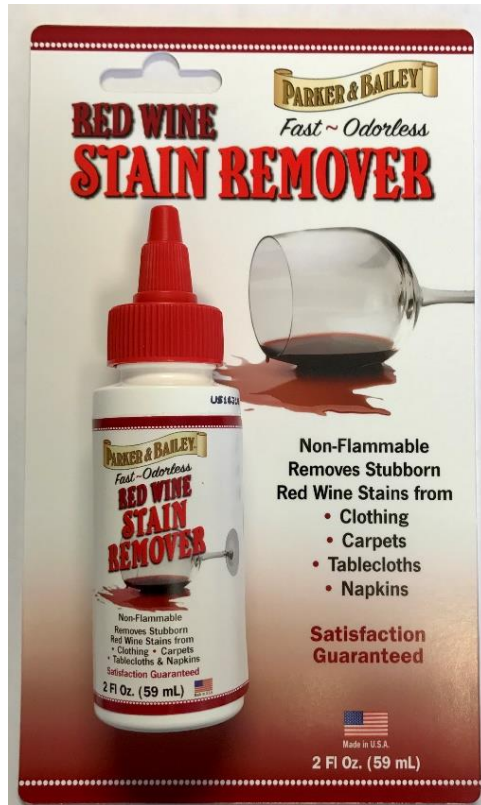

Parker & Bailey Red Wine Stain Remover

Red Wine Stain Remover:

- Removes stubborn red wine stains from:
  - Clothing
  - Carpets
  - Tablecloths
  - Napkins
- Non Flammable

L&R #: 315799
SAJ 7#: 2473841
SAJ 6#: 989871

L&R Distributors, Inc.